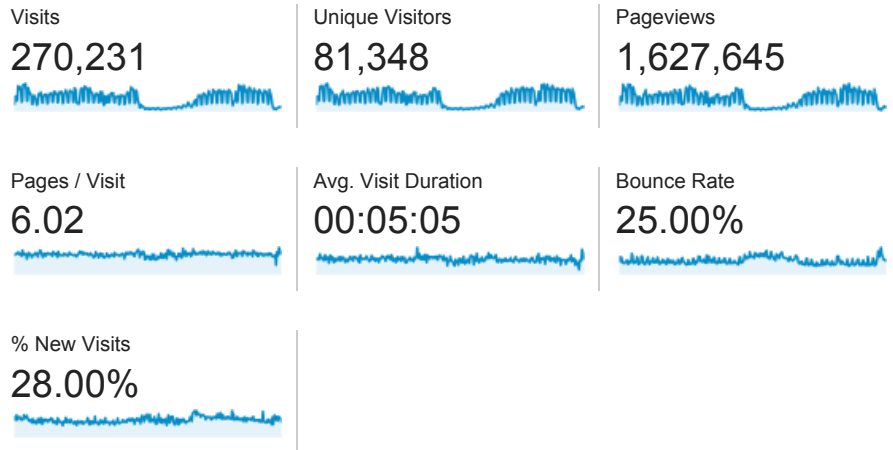

Audience Overview

Overview

81,348 people visited this site

■ Returning Visitor ■ New Visitor

Language	Visits	% Visits
1. cs	208,498	77.16%
2. cs-cz	28,695	10.62%
3. en-us	13,144	4.86%
4. sk	9,121	3.38%
5. en	4,578	1.69%
6. sk-sk	3,649	1.35%
7. en-gb	708	0.26%
8. ru	649	0.24%
9. ru-ru	271	0.10%
10. pl	243	0.09%