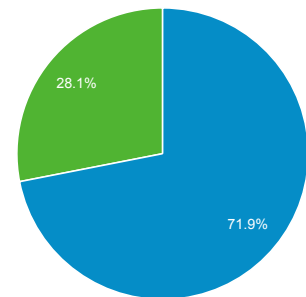

Audience Overview

Overview

81,348 people visited this site

■ Returning Visitor ■ New Visitor

Language	Visits	% Visits
1. cs	208,498	77.16%
2. cs-cz	28,695	10.62%
3. en-us	13,144	4.86%
4. sk	9,121	3.38%
5. en	4,578	1.69%
6. sk-sk	3,649	1.35%
7. en-gb	708	0.26%
8. ru	649	0.24%
9. ru-ru	271	0.10%
10. pl	243	0.09%